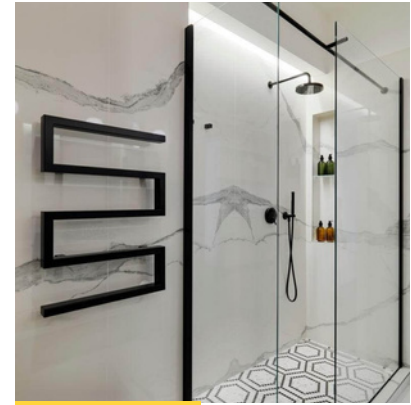

FRAMELESS FIXED

Frameless Shower Enclosures are sleek and minimalist. Although there's no visible supporting framework in Frameless Shower Enclosures, hinged joints hold a panel with a swing door firmly in place.

FRAMELESS SLIDING

Defined by clean lines and simple elegance, a rolling frameless enclosure features a single glass door next to a panel of fixed glass or double sliding doors.

PANEL

A doorless shower allows a completely open-plan bathroom. A glass panel to separate the shower from the sink, toilet, or tub makes the space functional.

3-SIDED

3-Sided Shower Enclosures use one back wall in your bathroom allowing maximum openness for your space.

NEO-ANGLED

Neo-Angled Shower Enclosures are designed to fit snugly into any corner of your bathroom or ensuite.